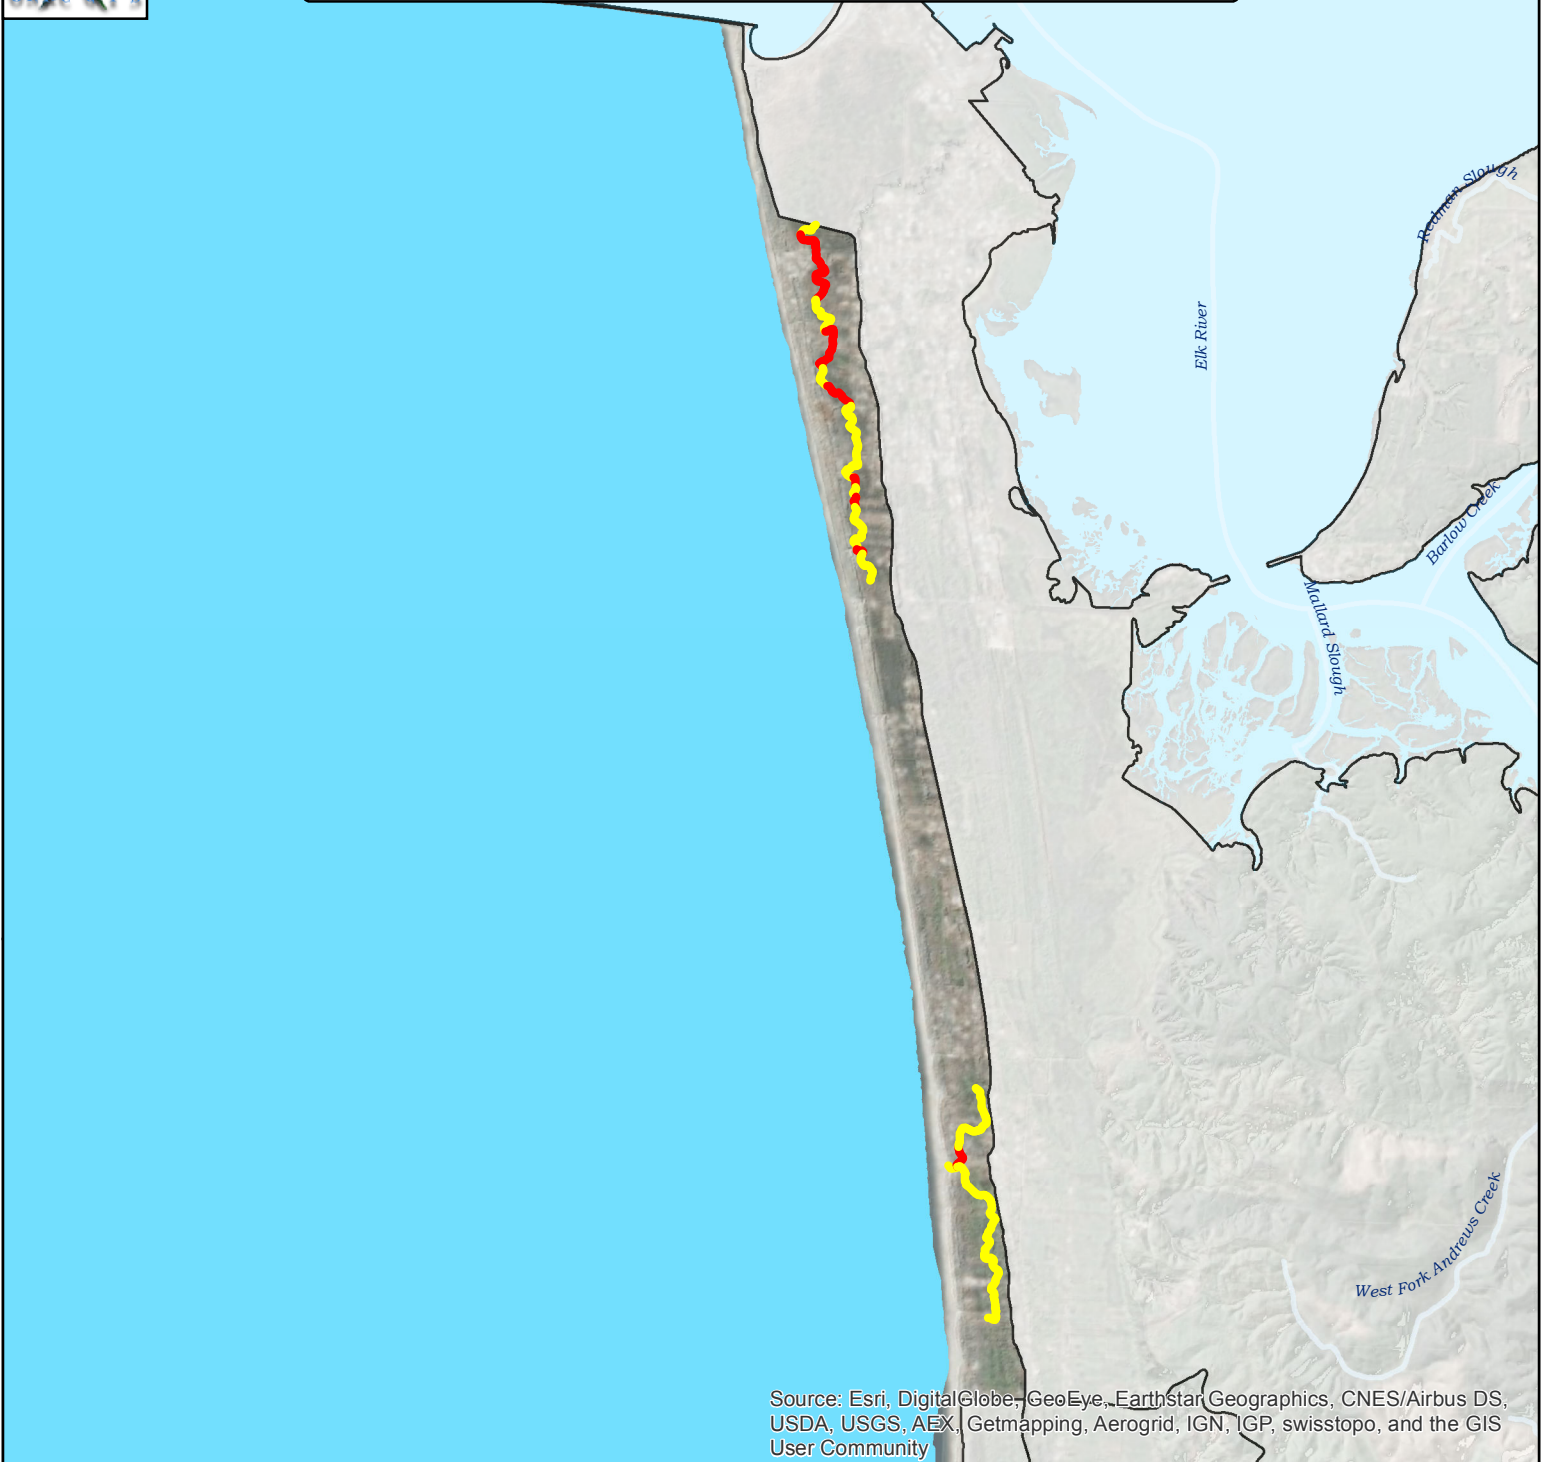

City of Grayland-Frontal Pacific Ocean

Source: Esri, DigitalGlobe, GeoEye, Earthstar Geographics, CNES/Airbus DS, USDA, USGS, AEX, Getmapping, Aerogrid, IGN, IGP, swisstopo, and the GIS User Community

Maps By Keven Bennett
UW | ONRC GIS
11/18/2015

Intrinsic Potential Scoring for Coho Winter Rearing Habitat

- 0
- > 0 to 0.35 Low
- > 0.35 to 0.75 Medium
- > 0.75 to 1.00 High

WSC | ONRC 2012

Source: Esri, DigitalGlobe, GeoEye, Earthstar Geographics, CNES/Airbus DS, USDA, USGS, AEX, Pacific Lewis